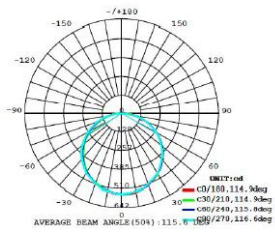

20W LED Weatherproof Bunker Light

Features

Product Style	LED Bunker Light	Power Factor	> 0.90	  
LED Chip	Epistar SMD	CRI	Ra > 80	
Input Voltage	85 -265V	LED Degradation	<30% after 50K hrs	
System Power	20W	Energy Saving rate	70%	
Colour Temperature	3000 - 6500K	Dimensions	Ø 300mm * 85mm	
Luminous Flux (LM)	1600	IP Rating	65	
LED Efficiency	80 LM/W	Warranty	3 years	
Dimmable Driver	No	Housing Finish (Aluminium)	White, Grey, Black	
Beam Angle	180°	Pre-wired driver	Yes (Internal)	

Characteristics

Color Temperature Scale

*All pricing is finalised on a project to project basis