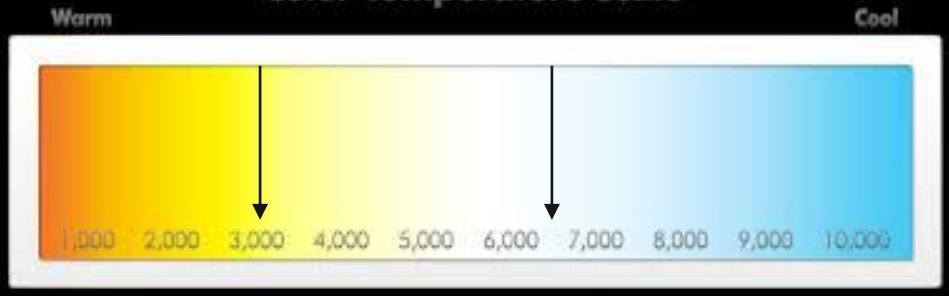

20W LED Weatherproof Bunker Light

Features

Product Style	LED Bunker Light	Power Factor	> 0.90	  
LED Chip	Epistar SMD	CRI	Ra > 80	
Input Voltage	85 -265V	LED Degradation	<30% after 50K hrs	
System Power	20W	Energy Saving rate	70%	
Colour Temperature	3000 - 6500K	Dimensions	Ø 300mm * 85mm	
Luminous Flux (LM)	1600	IP Rating	65	
LED Efficiency	80 LM/W	Warranty	3 years	
Dimmable Driver	No	Housing Finish (Aluminium)	White, Grey, Black	
Beam Angle	180°	Pre-wired driver	Yes (Internal)	

Characteristics

Color Temperature Scale

*All pricing is finalised on a project to project basis