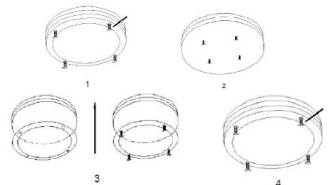

20W LED Weatherproof Bunker Light

Features

Product Style	LED Bunker Light	Power Factor	> 0.90	
LED Chip	Epistar SMD	CRI	Ra > 80	
Input Voltage	85 -265V	LED Degradation	<30% after 50K hrs	
System Power	20W	Energy Saving rate	70%	
Colour Temperature	3000 - 6500K	Dimensions	Ø 300mm * 85mm	
Luminous Flux (LM)	1600	IP Rating	65	
LED Efficiency	80 LM/W	Warranty	3 years	
Dimmable Driver	No	Housing Finish (Aluminium)	White, Grey, Black	
Beam Angle	180°	Pre-wired driver	Yes (Internal)	

Characteristics